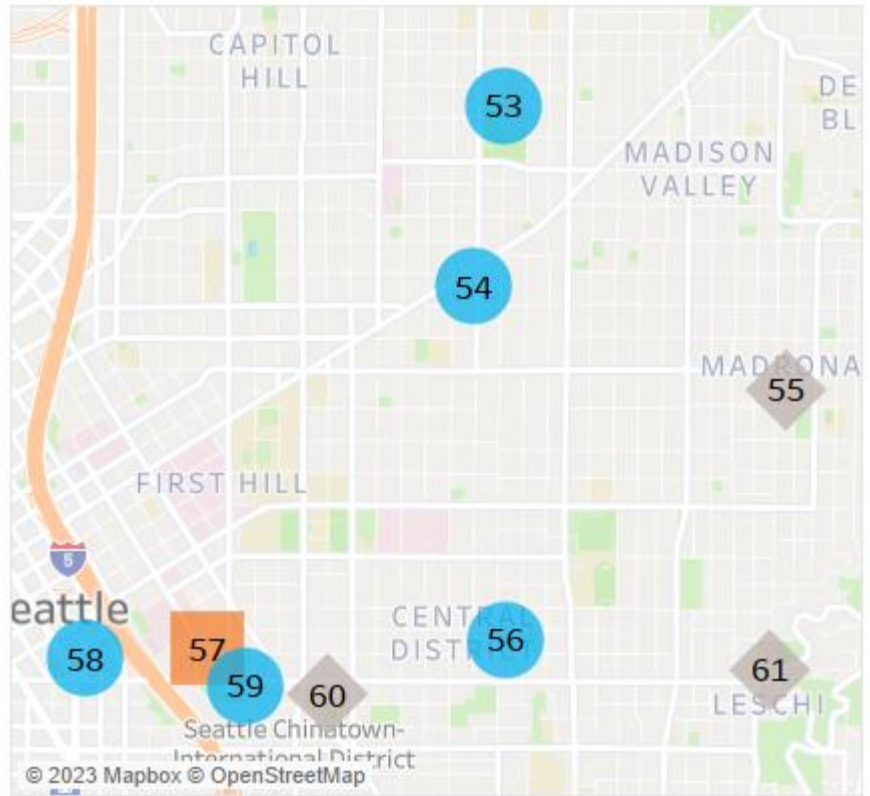

🌟 Maalinta La balaariyay ee Ikhtiyaarka ah

🌐 Maalinta La balaariyay ee Muhiim ah

SPP Barnaamijyada 2023-2024 ****Si toos ah ula xiriir xarunta dugsi gaar ah barbaarinta si'aad u codsato		Saacadaha Caadiga ah (Shaqada ee SPP)	Saacadaha ka baxsan saacadaha shaqada ee SPP	Xuusiin Gaar ah	Nooca Barnaamijka	Laba luqadood
● 53	Miller Community Center Annex (Launch) 301 20 th Ave E, 98112 206-227-6736 www.launchlearning.org	8a-2p	2p-6p	Extended Day Cost: \$660/month + one-time \$50 registration fee	🌟	
● 54	Hearing, Speech & Deaf Center 1625 19 th Ave, 98122 Video Phone (for Deaf/Hard of Hearing): 206-829-5128 Voice Call or Text: 425-736-6665 https://www.hsdcc.org/	9a-3p	No Extended Day Offered		🌿	American Sign Language
◆ 55	Madrona K-8 School (Launch) 1121 33 rd Ave, 98122 206-709-8887 www.launchlearning.org	8a-2p	2p-6p	Extended Day Cost: \$660/month + one-time \$50 registration fee	🌟	
● 56	First Place School 172 20 th Ave, 98122 206-629-6288 www.firstplaceschool.org	9a-3p	7a-5p	Before \$340/month After \$540/month Before & After \$850/month.	🌟	
■ 57	**Salmaan Family Childcare Private Address, 98108 206-466-1229 ihagimohamed@tomorrowvoices.org	9a-3p	24 Hrs.	Contact site directly for extended day cost	🌟	
● 58	**Chinook Early Learning (NW Center Kids) 401 5 th Ave, 98104 206-286-2390 www.nwcenterkids.org	9a-3p	7a - 6p	\$600/mo for extended day (subject to change) Every Wed. 7a-3:30p	🌐	
● 59	**Yesler Community Center (CISC) 917 E Yesler Way, 98122 206-957-8520 www.cisc-seattle.org	9a-3p	No Extended Day Offered		🌿	Mandarin
◆ 60	Bailey Gatzert Elementary (SPS) 1301 E Yesler Way, 98122 206-252-0600 www.seattleschools/earlylearning	7:55a-2:25p	No Extended Day Offered	Every Wed. 7:55a-1:10p	🅑	
◆ 61	Leschi Elementary (SPS) 135 32nd Ave, 98122 206-252-0600 www.seattleschools/earlylearning	7:55a-2:25p	No Extended Day Offered	Every Wed. 7:55a-1:10p	🌿	