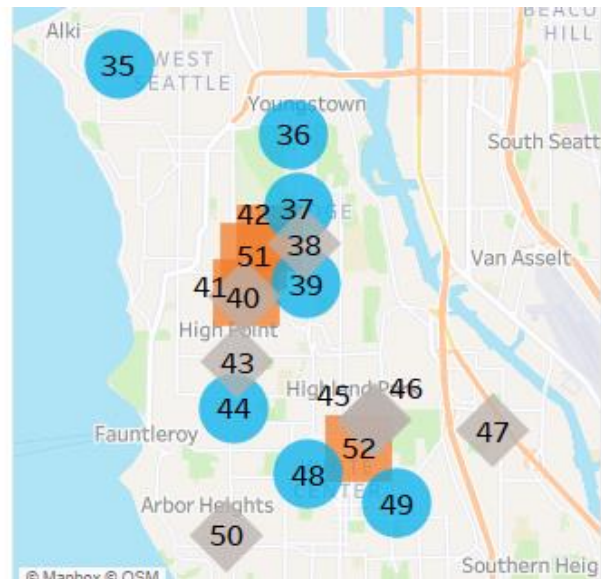

Adeeg bixiyaasha Barnaamijka: Galbeedka Seattle

Nooca Adeeg bixiyaha:

- xarun
- Daryeelka Ilmaha ee Qoyska
- Dugsii

Nooca Barnaamijka:

- SPP Casriga ah
- SPP Adeegyada dheeraadka

- Maalinta La balaariyay ee Ikhtiyaarka ah

- Maalinta La balaariyay ee Muhiim ah

SPP Barnaamijyada 2023-2024		Saadadaha Caadiga ah (Shaqada ee SPP)	Saadadaha ka baxsan saacadaha shaqada ee SPP	Xusiisin Gaar ah	Nooca Barmaamijka	Laba luqadood
● 35	Schmitz Park Elementary (ARC) 5000 SW Spokane St. Seattle 98116 | 206-684-7430 | https://arcseattle.org/	8:30a-2:30p	No Extended Day Offered		●	
● 36	Delridge Community Center (Launch) 4501 Delridge Wy SW, 98106 | 206-397-3327 | www.launchlearning.org	8a-2p	2p-6p	Extended Day Cost: $660/month + one-time $50 registration fee	●	
● 37	Southwest Early Learning Bilingual Preschool (SCCS) 5405 Delridge Wy SW, 98106 | 206-913-2980 | www.southwestearlylearning.org	8:30a-2:30p	No Extended Day Offered		●	Spanish
◆ 38	Louisa Boren STEM K-8 (SPS) 5950 Delridge Wy SW, 98106 | 206-252-0600 | www.seattleschools/earlylearning	8:55a- 3:25p	No Extended Day Offered	Every Wed. 8:55a-2:10p	●	
● 39	RIFC Bilingual Preschool (SCCS) 6535 Delridge Wy SW, 98106 | 206-767-6896 | www.refugeeandimmigrantfamilycenter.org	8:30a- 2:30p	7:30a- 5:30p	$1095/month based on sliding scale	●	Spanish
◆ 40	West Seattle Elementary (SPS) 6760 34th Ave SW, 98126 | 206-252-0600 | www.seattleschools/earlylearning	7:55a-2:25p	No Extended Day Offered	Every Wed. 7:55a-1:10p	●	
■ 41	**Anas Family Childcare Private Address, 98118 | 206-466-1229 | ihajimohamed@tomorrowvoices.org	9a-3p	6a-8p	Contact site directly for extended day cost	●	
■ 42	**Hayat Family Home Childcare Private Address, 98118 | 206-466-1229 | ihajimohamed@tomorrowvoices.org	9a-3p	6a-8p	Contact site directly for extended day cost	●	
◆ 43	**Roxhill at EC Hughes Elementary, Head Start (SPS) 7740 34th Ave SW, 98126 | 206-252-0960 | www.seattleschools/earlylearning	9:00a-3:30p	No Extended Day Offered	Every Wed. 9:00a -2:15p	●	
● 44	Hallows (YMCA) 3420 SW Cloverdale St, 98126 | 206-496-7447 | http://ykids.seattleyymca.org/	9a-3p	8a-6p	Contact site directly for extended day cost	●	
◆ 45	Highland Park Elementary (Launch) 1012 SW Trenton St, 98106 | 206-767-4906 | www.launchlearning.org	8a-2p	2p-6p	Extended Day Cost: $660/month + one-time $50 registration fee	●	
◆ 46	Highland Park Elementary (SPS) 1012 SW Trenton St, 98106 | 206-252-0600 | www.seattleschools/earlylearning	7:55a-2:25p	No Extended Day Offered	Every Wed. 7:55a-1:10p	●	
◆ 47	Concord International Elementary (YMCA) 723 S Concord St, 98108 | 206-496-7447 | http://ykids.seattleyymca.org/	9a-3p	8a-6p	Contact site directly for extended day cost	●	
● 48	Community School of West Seattle 9450 22nd Ave SW, 98106 | 206-763-2081 | www.cswsplay.org	M,T,Th,F 8:40a-3p W 8:40a-1:40p	8:00a – 5:30p	Contact site directly for extended day cost	●	
● 49	**Educare, Head Start (PESD) 625 SW 100th St, 98146 | 206-716-8800 | www.educareseattle.org	7:30a-5:45p	7:30a-5:45p	Must qualify for a childcare subsidy	●	
◆ 50	Arbor Heights Elementary (SPS) 3701 SW 104th St, 98146 | 206-252-0600 | www.seattleschools/earlylearning	7:55a-2:25p	No Extended Day Offered	Every Wed. 7:55a-1:10p	●	
■ 51	**Hormuud Home Family Childcare Private Address, 98126 | 206-316-7630 | taylor@childcare.org	9a-3p	6:00a-8:00p	Before $600/month After $600/month Before & After 800/month	●	
■ 52	**Sabastian's Bilingual Preschool Private Address, 98106 | 206-316-7630 | taylor@childcare.org	9a-3p	7:00a-6:00p	Extended Day Cost: $1,350/month	●	Spanish