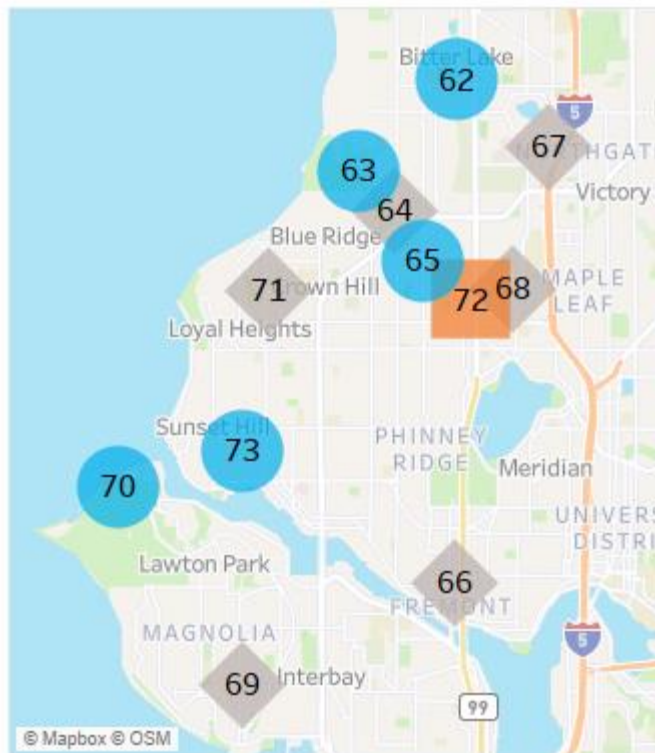

Adeeg bixiyaasha Barnaamijka: Waqooyi Galbeed Seattle

Nooca Adeeg bixiyaha:

● xarun ■ Daryeelka Ilmaha ee Qoyska ◆ Dugsi

Nooca Barnaamijka:

🌳 SPP Casriga ah 🅑 SPP Adeegyada dheeraadka

🌊 Maalinta La balaariyay ee Ikhtiyaarka ah

🌊 Maalinta La balaariyay ee Muhiim ah

SPP Barnaamijyada 2023-2024 ****Si toos ah ula xiriir xarunta dugsiga barbaarinta si'aad u codsato		Saacadaha Caadiga ah (Shaqada) ee SPP	Saacadaha ka baxsan saacadaha shaqada ee SPP	Xusiisin Gaar ah	Nooca Barnaamijka	Laba luqadood
● 62	Bitter Lake Community Center (ARC) 13035 Linden Ave N, 98133 | 206-423-4274 | https://arcseattle.org/	8:30a-2:30p	No Extended Day Offered		🌳	
● 63	Carkeek Park Environmental Learning Center (Creative Kids) 950 NW Carkeek Park Rd, 98177 | 206-367-1241 | www.creativekidsseattle.com	8a-2p	2p-6p	Contact site directly for extended day cost Every Wed. 8am-12pm	🌊	
◆ 64	Viewlands Elementary (Creative Kids) 10525 3rd Ave NW, WA 98177 | 206-706-5437 | www.creativekidsseattle.com	8a-2p	TBD	Every Wed. 8am-12pm	🌊	
● 65	**Greenwood Early Learning (NW Center Kids) 9535 Greenwood Ave N, 98103 | 206-286-2322 | www.nwcenterkids.org	9a-3p	7a – 6p	$560/month for extended day (subject to change) Every Wed. 7a-3:30p	🌊	
◆ 66	BF Day Elementary (SPS) 3921 Linden Ave N, 98103 | 206-252-0600 | www.seattleschools/earlylearning	7:55a-2:25p	No Extended Day Offered	Every Wed. 7:55a-1:10p	🅑	
◆ 67	**James Baldwin Elementary, Head Start (SPS) 11725 1st Ave NE, 98125 | 206-252-0960 | www.seattleschools/earlylearning	9:00a-3:30p	No Extended Day Offered	Every Wed. 9am-2:15p	🌳	
◆ 68	Cascadia Elementary (SPS) 1700 N. 90th St. 98103 | 206-252-0960 | www.seattleschools/earlylearning	7:55a-2:25p	No Extended Day Offered	Every Wed. 7:55a-1:10p	🅑	
◆ 69	Magnolia Elementary (SPS) 2418 28th Ave W, 98199 | 206-252-0600 | www.seattleschools/earlylearning	7:55a-2:25p	No Extended Day Offered	Every Wed. 7:55a-1:10p	🅑	
● 70	Daybreak Star Preschool (UIATF) 5011 Bernie Whitebear Wy, 98199 | 206-829-2231 | www.unitedindians.org	9a-3p	M-F: 8a-9a & 3p-5p (Limited space)	Contact site directly for extended day cost	🌊	
◆ 71	North Beach Elementary (SPS) 9018 24th Ave NW, 98117 | 206-252-0600 | www.seattleschools/earlylearning	7:55a- 2:25p	No Extended Day Offered	Every Wed. 7:55a-1:10p	🅑	
■ 72	** Angels Nest Childcare Private Address, 98103 | 206-316-7630 | taylor@childcare.org	9a-3p	6:30a-6:00p	Contact site directly for extended day cost	🌊	
● 73	Ballard Community Center (ARC) 6020 28th Ave NW, 98107 | 206-684-4093 | https://arcseattle.org/	8:30a-2:30p	No Extended Day Offered		🌳