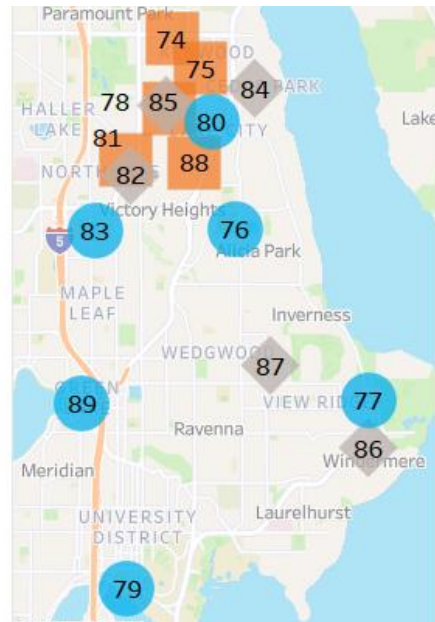

Adeeg bixiyaasha Barnaamijka: Waqooyi-bari Seattle

Nooca Adeeg bixiyaha:

● xarun ■ Daryeelka Ilmaha ee Qoyska ◆ Dugsi

Nooca Barnaamijka:

🌳 SPP Casriga ah 🅑 SPP Adeegyada dheeraadka

⚙️ Maalinta La balaariyay ee Ikhtiyaarka ah

🌐 Maalinta La balaariyay ee Muhiim ah

SPP Barnaamijyada 2023-2024 ****Si toos ah ula xiriiir xarunta dugsiga barbaarinta si'aad u codsato		Saacadaha Caadiga ah (Shaqada) ee SPP	Saacadaha ka baxsan saacadaha shaqada ee SPP	Xusiisin Gaar ah	Nooca Barnaamijka	Laba luqadood
■ 74	**Le Jardin Day Care and Preschool Private Address, 98125 | 206-316-7630 | taylor@childcare.org	9a-3p	7a-6p	Before $400/month After $500/month Before & After $850/month	⚙️	French
■ 75	**Hanan Family Daycare Private Address, 98125 | 206-466-1229 | ihagimohamed@tomorrowvoices.org	9a-3p	24 Hrs.	Contact site directly for extended day cost	⚙️	
● 76	Meadowbrook Community Center (ARC) 10517 35th Ave NE, 98125 | 206-351-4990 | https://arcseattle.org/	8:30a-2:30p	No Extended Day Offered		🌳	
● 77	**Denise Louie - Magnuson Park (Head Start & SPP) 7101 62nd Ave NE, 98115 | 206-767-8223 | deniselouie.org	8:30a-2:30p & 9a-3p	2:30p-6p & 3p-6p	Before $305/month After $485/month Before & After $660/month	⚙️	
■ 78	**Hobyo One Childcare Private Address, 98125 | 206-466-1229 | ihagimohamed@tomorrowvoices.org	9a-3p	24 Hrs.	Contact site directly for extended day cost	⚙️	
● 79	**Experimental Education Unit (UW) 3535 Brooklyn Ave NE, 98105 | 206-543-4011 | eeuschool.org	8:40a-3p	No Extended Day Offered	Every Wed. 8:40a-1:45p	🅑	
● 80	**Lake City Early Learning Center (ReWA) 2828 NE 127th St, 98125 | 206-743-8560 | www.rewa.org	9a-3p	7:30a-5:30p	Contact site directly for extended day cost	🌐	Amharic, French, Mandarin and Spanish
■ 81	**Nasri Family Child Care Private Address, 98125 | 206-466-1229 | ihagimohamed@tomorrowvoices.org	9a-3p	6a-8p	Contact site directly for extended day cost	⚙️	
◆ 82	Pinehurst Preschool at Hazel Wolf K-8 (SCCS) 11530 12th Ave NE, 98125 | 206-496-2048 | www.pinehurstchildcare.org	8:55a-3:10p	M- F: 7-8:55a M, T, Th, F: 3:10-6p W: 1:55-6p	Every Wed. 8:55a – 1:55p Contact site directly for extended day cost	⚙️	
● 83	Pinehurst Preschool - Northgate Community Center (SCCS) 10510 5th Ave NE, 98125 | 206-496-2048 | www.pinehurstchildcare.org	8:15a-2:15p	No Extended Day Offered		🌳	
◆ 84	Cedar Park Elementary (SPS) 13224 37th Ave NE, 98125 | 206-252-0600 | www.seattleschools.org/earlylearning	7:55a- 2:25p	No Extended Day Offered	Every Wed. 7:55a-1:10p	🌳	
◆ 85	Olympic Hills Elementary (SPS) 13018 20th Ave NE, 98125 | 206-252-0600 | www.seattleschools.org/earlylearning	7:55a- 2:25p	No Extended Day Offered	Every Wed. 7:55a-1:10p	🅑	
◆ 86	Sand Point Elementary (SPS) 6208 60th Ave NE, 98115 | 206-252-0600 | www.seattleschools.org/earlylearning	7:55a-2:25p	No Extended Day Offered	Every Wed. 7:55a-1:10p	🌳	
◆ 87	Thornton Creek Elementary (SPS) 7712 40th Ave NE, 98115 | 206-252-0600 | www.seattleschools.org/earlylearning	7:55a-2:25p	No Extended Day Offered	Every Wed. 7:55a-1:10p	🅑	
■ 88	**Kusum's Family Child Care Private Address, 98125 | 206-316-7630 | taylor@childcare.org	9a-3p	7:30a-5:30p	Before & After Care $600/month	⚙️	
● 89	**La Escuelita Bilingual School – Green Lake 7107 Woodlawn Ave NW, Suite 100, 98115 | (206) 523-2437 | https://laescuelitaschools.com/	9a-3p	7a-6p	Contact site directly for extended day cost	🌐	Spanish