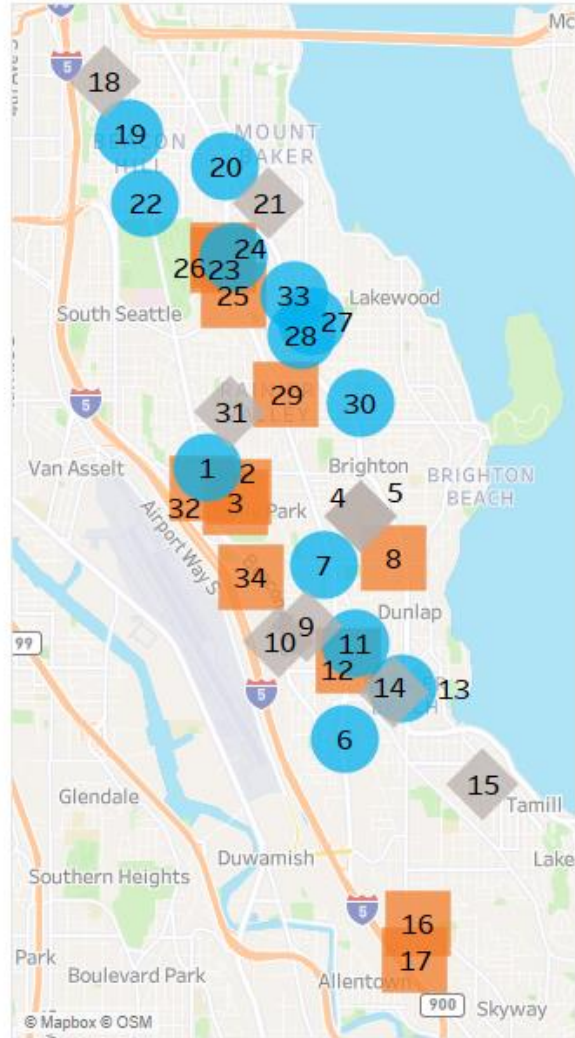

SPP Barnaamijyada 2023-2024 ****Si toos ah ula xirii xarunta dugsi barbaarinta si'aad u codsato		Saacadaha Caadiga ah (Shaqada ee SPP)	Saacadaha ka baxsan saacadaha shaqada ee SPP	Xuusiin Gaar ah	Nooca Barmaanjika	Laba luqadood
● 1	**Beacon Hill Early Learning Center (ReWA) 6230 Beacon Ave S, 98108 206-723-3304 www.rewa.org	9a-3p	7:30a-5:30p	Contact site directly for extended day cost	●	Mandarin or Vietnamese
■ 2	**Nurturing Hands Daycare Private Address, 98108 206-466-1229 ihajimohamed@tomorrowvoices.org	9a-3p	7a-7p	Contact site directly for extended day cost	●	
■ 3	**Boru Family Child Care Private Address, 98108 206-316-7630 taylor@childcare.org	9a-3p	24 hours	Extended Day Cost: \$10/Hour	●	
◆ 4	**MLK Jr. Elementary, Head Start (SPS) 6725 45th Ave S, 98118 206-252-0960 www.seattleschools/earlylearning	7:55a-2:25p	No Extended Day Offered	Every Wed. 7:55a-1:10p	●	
◆ 5	**MLK Jr. Elementary (Seed of Life) 6725 45th Ave S, 98118 206-722-3509 www.seedoflifellc.com	8:30a-2:30p	7a-6p	Contact site directly for extended day cost	●	
● 6	Voices of Tomorrow (VOT) Child and Family Center 9242 MLK Jr Way S, 98118 206-466-1229 www.tomorrowvoices.org	9a-3:00p	6a-6:30p	Contact site directly for extended day cost	●	Somali
● 7	**Tiny Tots Development Center - Othello 3939 South Othello St, 98118 206-723-1590 www.tinytotsdc.org	8:00a-2:30p	7a-6p	Contact site directly for extended day cost	●	
■ 8	**Loveable Nest Child Care Private Address, 98118 206-316-7630 taylor@childcare.org	9a-3p	6a-5:30p	Extended Day Cost: \$682/month	●	
◆ 9	**Wing Luke Elementary, Head Start (SPS) 3701 S Kenyon St, 98118 206-252-0960 www.seattleschools/earlylearning	7:55a-2:25p	No Extended Day Offered	Every Wed. 7:55a-1:10p	●	
◆ 10	Rising Star Elementary (SPS) 8311 Beacon Ave S, 98118 206-252-0600 www.seattleschools/earlylearning	7:55a-2:25p	No Extended Day Offered	Every Wed. 7:55a-1:10p	●	
● 11	**Tiny Tots Development Center, ECEAP 8302 Renton Ave S, 98118 206-723-1590 www.tinytotsdc.org	8:00a-2:30p	7a-6p	Contact site directly for extended day cost	●	